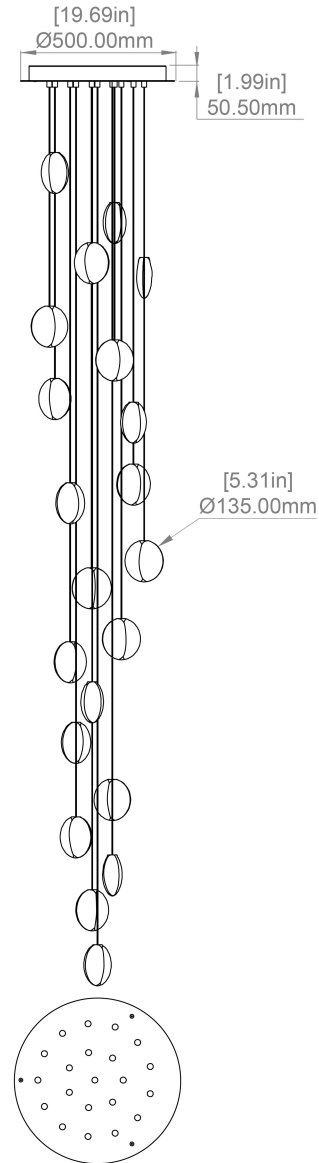

OVA C21 ROUND

Ova exudes an ethereal glow that can turn any space into a sanctuary of elegance. Carefully handmade into dimensional layers of glass, Ova casts a diffused and ambient warmth through its womb-like, translucent inner body – bringing an energetic incandescence to its life-like composition.

SKU

OV.R21FGL.1
OV.R21FGL.2
OV.R21CGL.1
OV.R21CGL.2

MATERIALS

Glass

CABLE MEASURE

10 ft (3 m) standard adjustable
Coax kevlar cable

LAMPING

G4 LED 42W
5250 lumens
2700K
CRI > 90
0-10V, 1-10V, PUSH, PWM
15,000 lifetime hours

47.9 lbs, 21.76 kg

CANOPY

20" (500mm) diameter
1.99" (50.50mm) depth
Brushed brass, silk black, white
RAL9003
Round

STANDARD FINISHES

Image shown: Ova C21, clear finish.