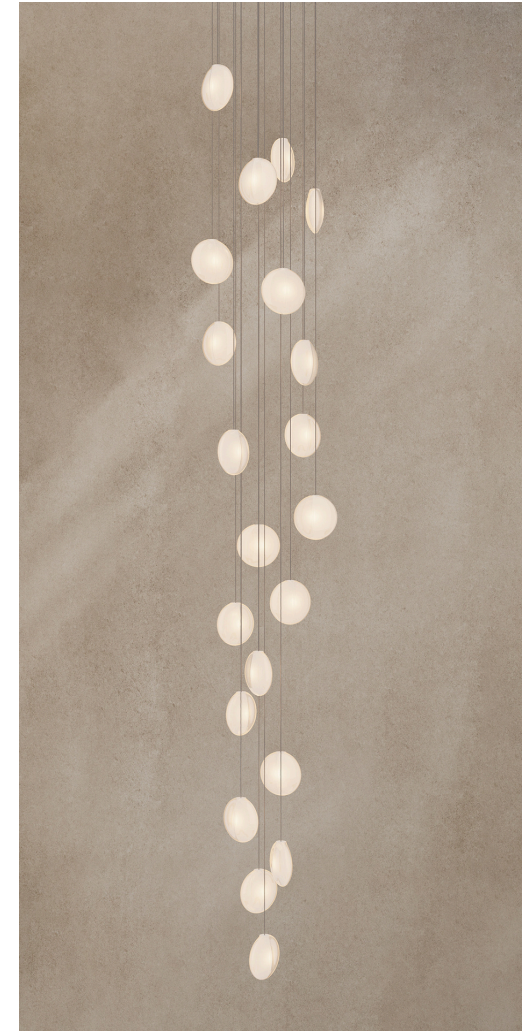

OVA C21 ROUND

Ova exudes an ethereal glow that can turn any space into a sanctuary of elegance. Carefully handmade into dimensional layers of glass, Ova casts a diffused and ambient warmth through its womb-like, translucent inner body – bringing an energetic incandescence to its life-like composition.

Nestled within an instinctively familiar form, Ova's luminescence brings a depth of movement that seemingly transforms from every vantage point.

FINISH

Frosted Glass, White Canopy
Frosted Glass, Black Canopy
Clear Glass, White Canopy
Clear Glass, Black Canopy

SKU

OV.R21FGL.1
OV.R21FGL.2
OV.R21CGL.1
OV.R21CGL.2

MATERIALS

Glass

CABLE MEASURE

10 ft (3 m) standard adjustable
Coax kevlar cable

LAMPING

G4 LED 42W
5250 lumens
2700K
CRI > 90
0-10V, 1-10V, PUSH, PWM
15,000 lifetime hours

47.9 lbs, 21.76 kg

CANOPY

20" (500mm) diameter
1.99" (50.50mm) depth
Brushed brass, silk black, white
RAL9003
Round

STANDARD FINISHES

Image shown: Ova C21, clear finish.